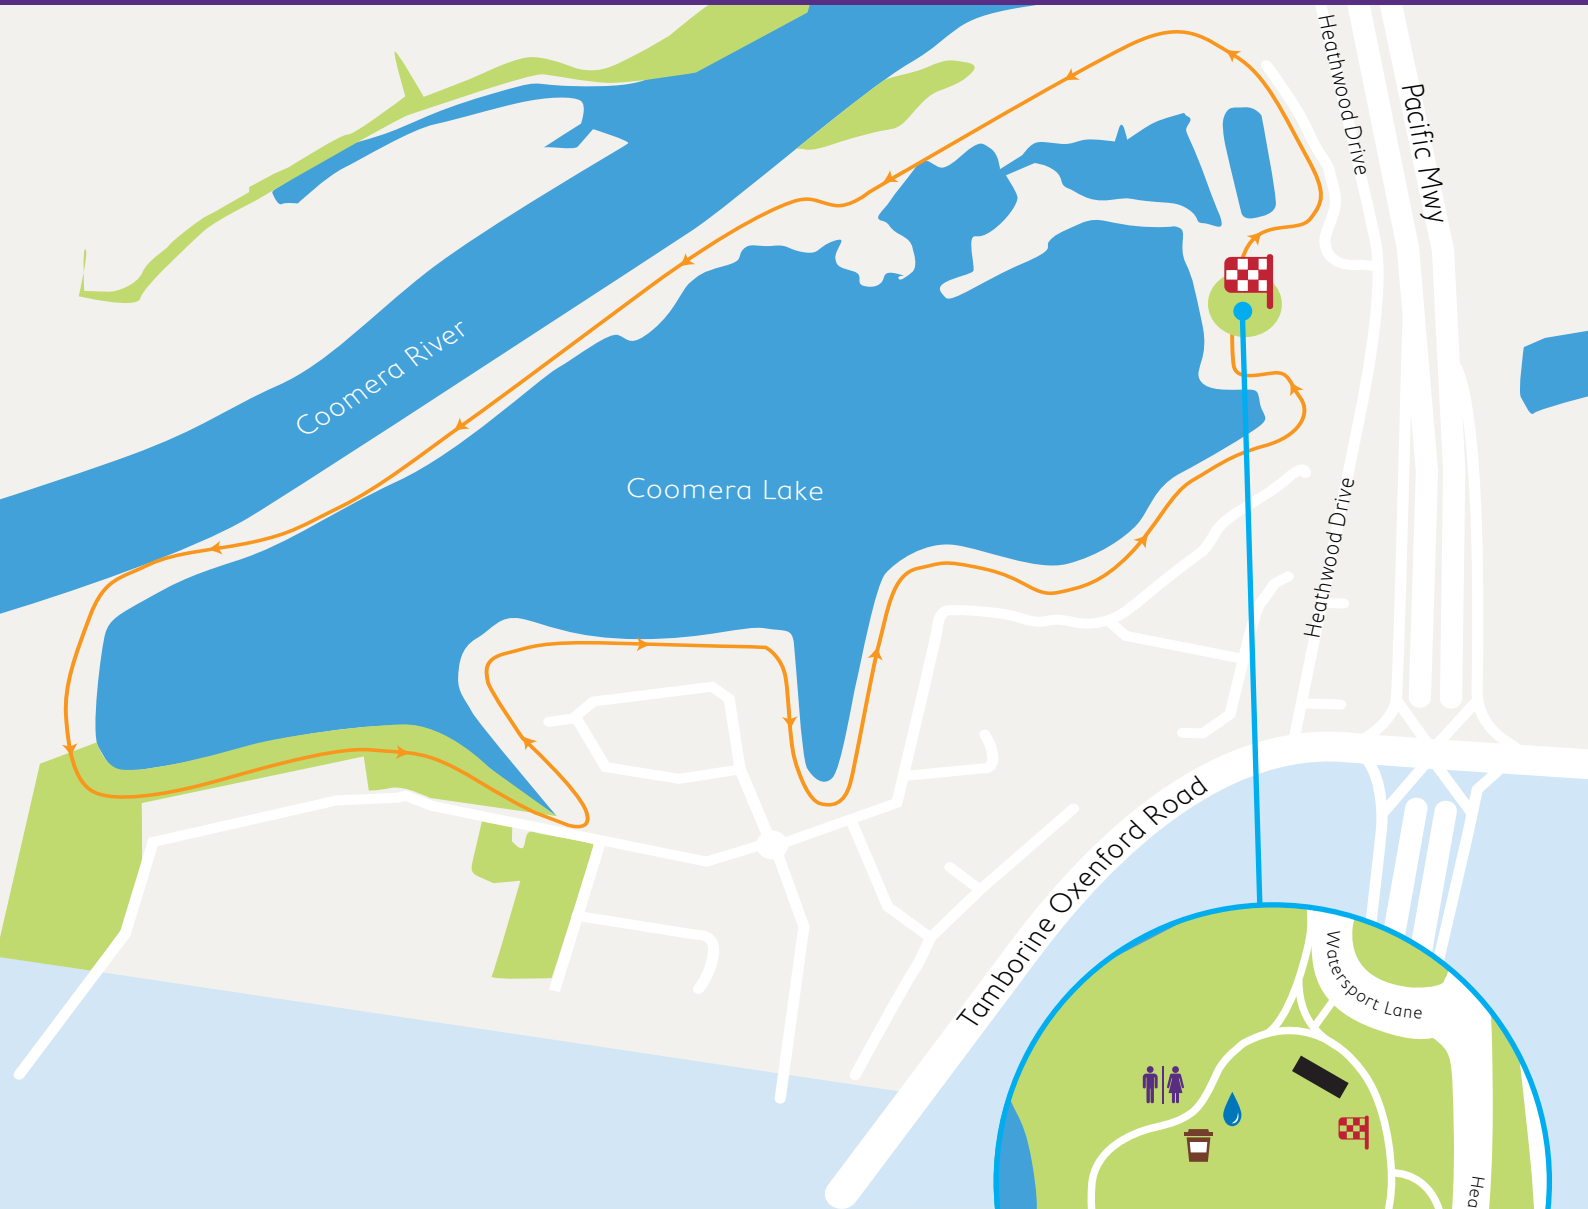

PANCARE FOUNDATION
WALK
 for **HOPE**

Sunday 23rd June 2019
 Damien Leeding Memorial Park,
 Oxenford

**Event route
 and site location**

pancarewalkforhope.com.au

- | | |
|---|---|
|  Start/Finish |  Water Hydration Station |
|  Stage |  First Aid Marque 3mx3m |
|  Coffee & BBQ Area |  Merchandise |
|  Toilets |  5km Route |
|  Registration and T-Shirt Collection | |